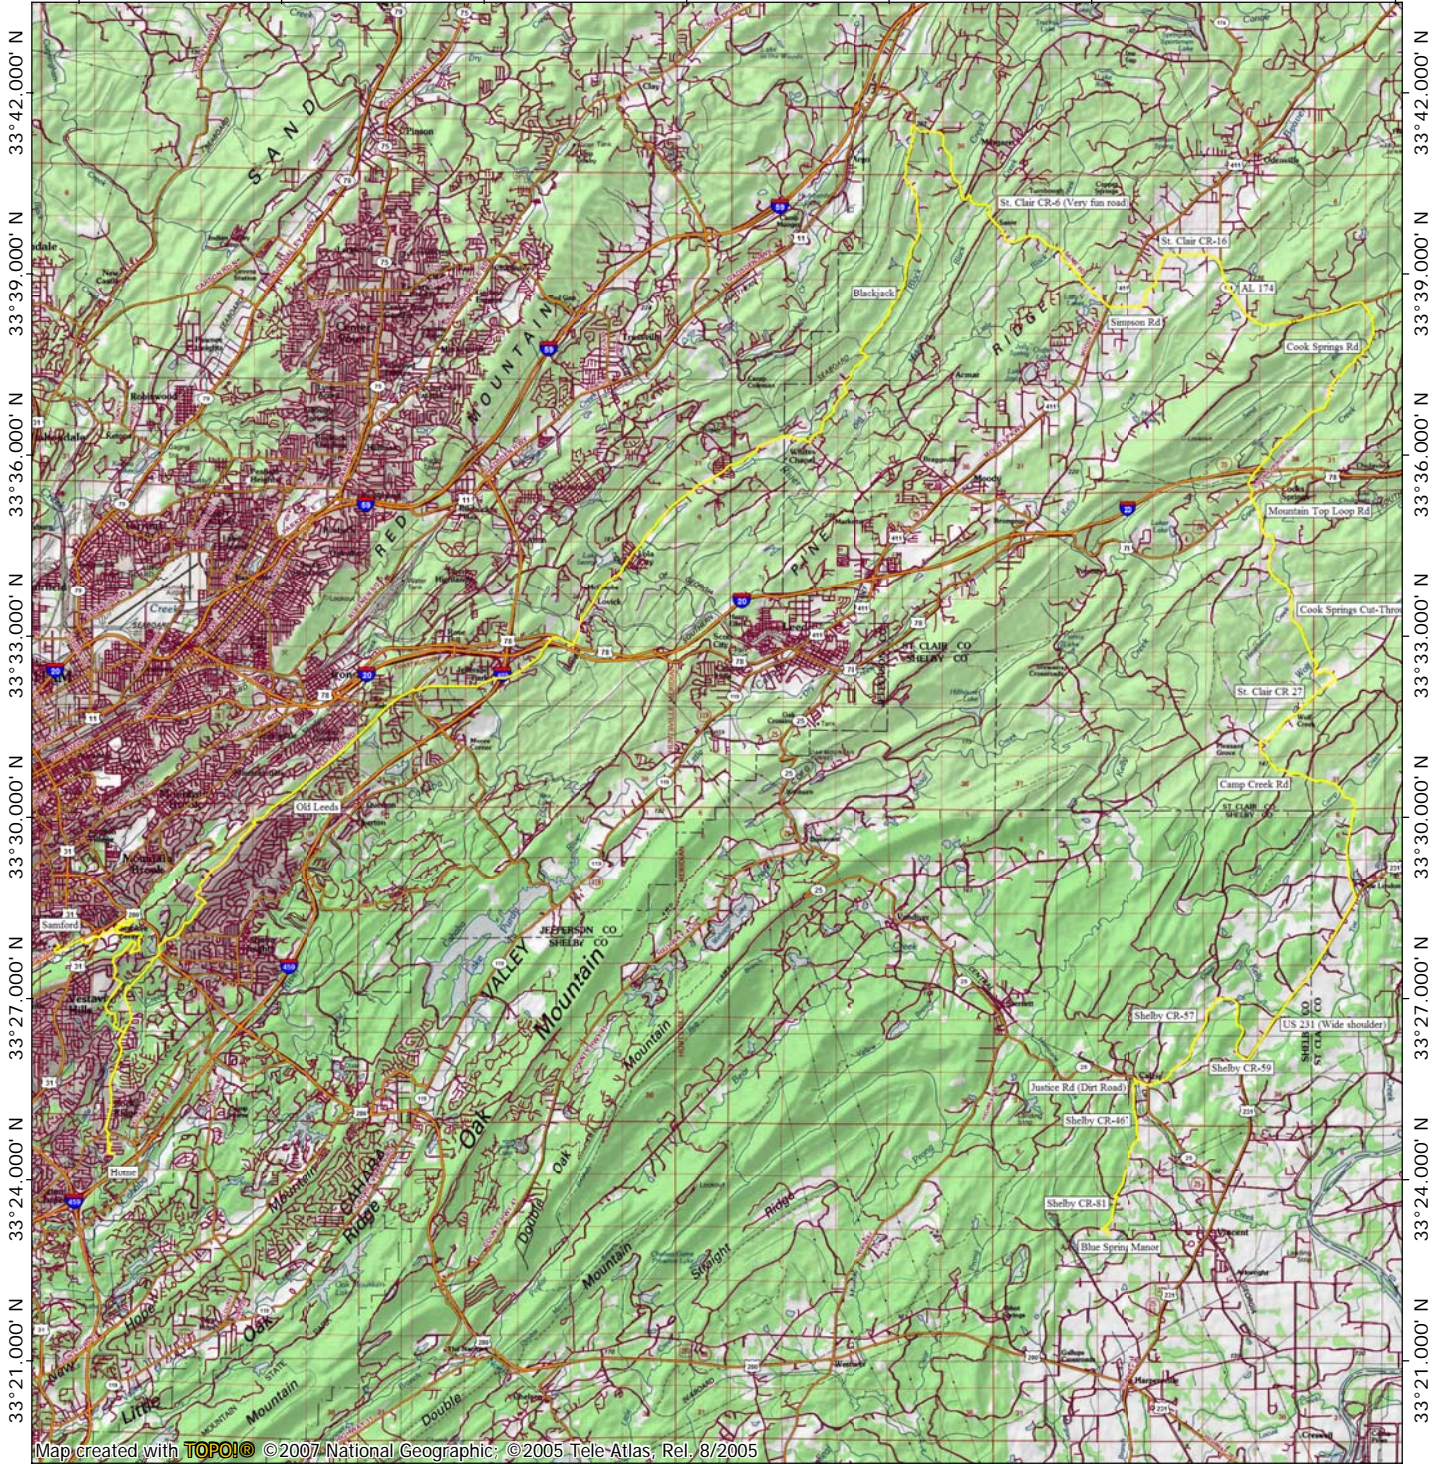

9/28/07 - Samford to Blue Spring Manor

86°47.000' W 86°43.000' W 86°39.000' W 86°35.000' W 86°31.000' W 86°27.000' W WGS84 86°21.000' W

Map created with **TOPOL!** ©2007 National Geographic, ©2005 Tele-Atlas, Rel. 8/2005

86°47.000' W 86°43.000' W 86°39.000' W 86°35.000' W 86°31.000' W 86°27.000' W WGS84 86°21.000' W

MN TN
 2½°
 09/29/07