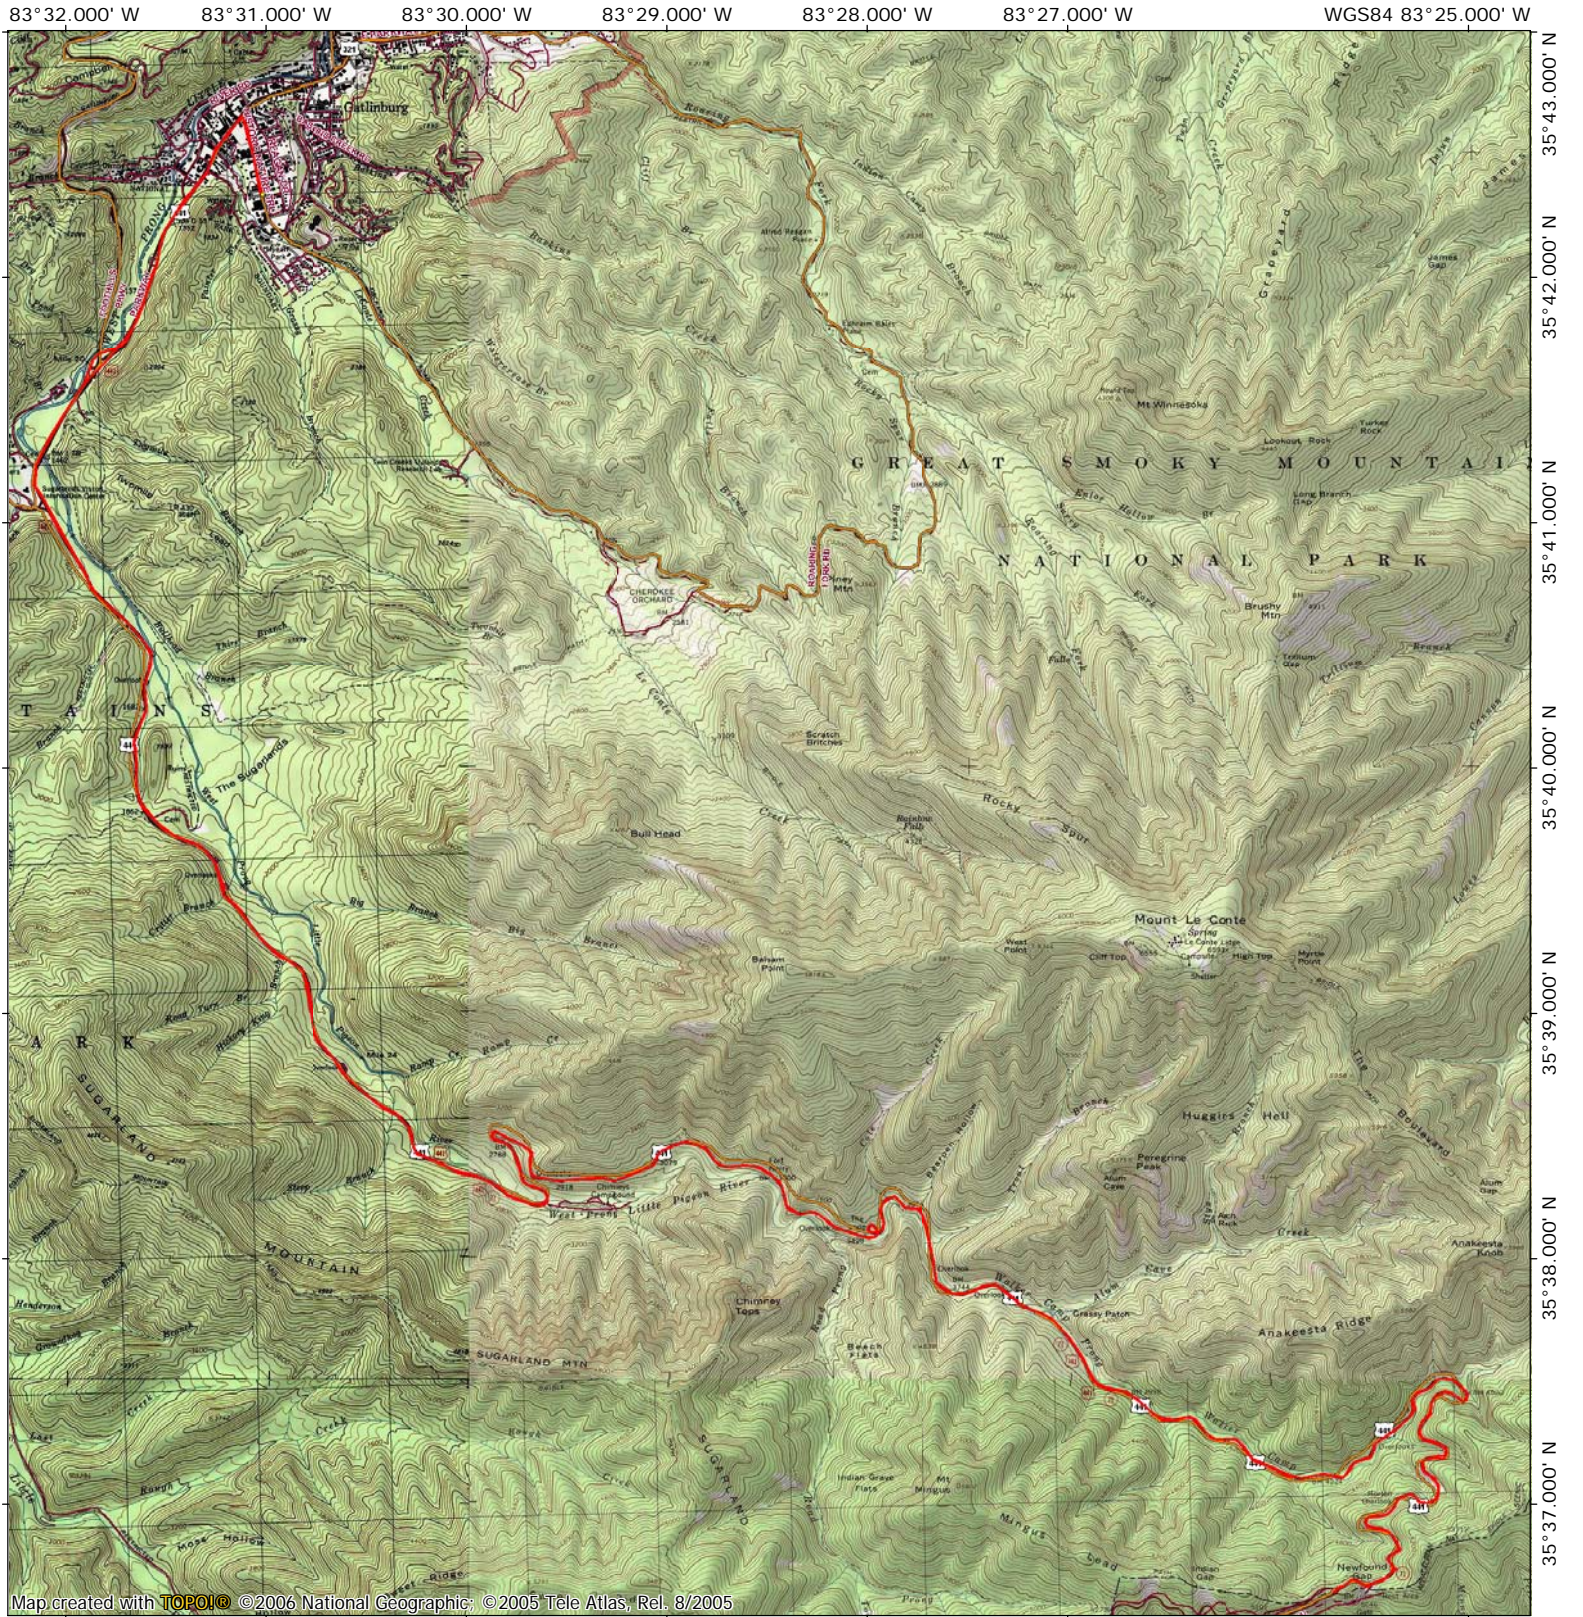

Gatlinburg, TN - Newfound Gap, NC

Map created with **TOPO!** ©2006 National Geographic, ©2005 Télé Atlas, Rel. 8/2005

MN ↑ TN
5½°
11/18/06